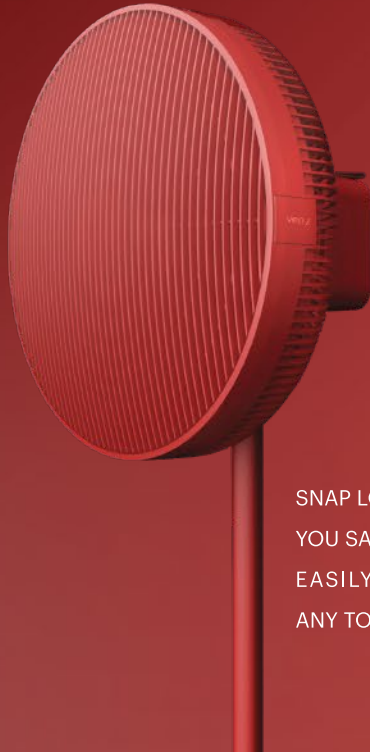

W 46 x H 122 x L 46 cm.

ARCTIC WHITE

ROMA BLACK

TRIPOD

W 80 x H 150 x L 80 cm.

ARCTIC WHITE

ROMA BLACK

CLASSIC

venz | LINEAR

1. S - MONOPOD : URBAN BLACK
2. L - MONOPOD : LEGACY RED
3. TRIPOD : SIMPLE WHITE

THE VERTICAL GUARD DESIGN
AND ALIGNMENT, EASY TO
PLACE IN VARIOUS CORNERS
OF YOUR HOME.

SNAP LOCK SYSTEM HELPS
YOU SAVE TIME AND CLEAN
EASILY WITHOUT USING
ANY TOOLS.